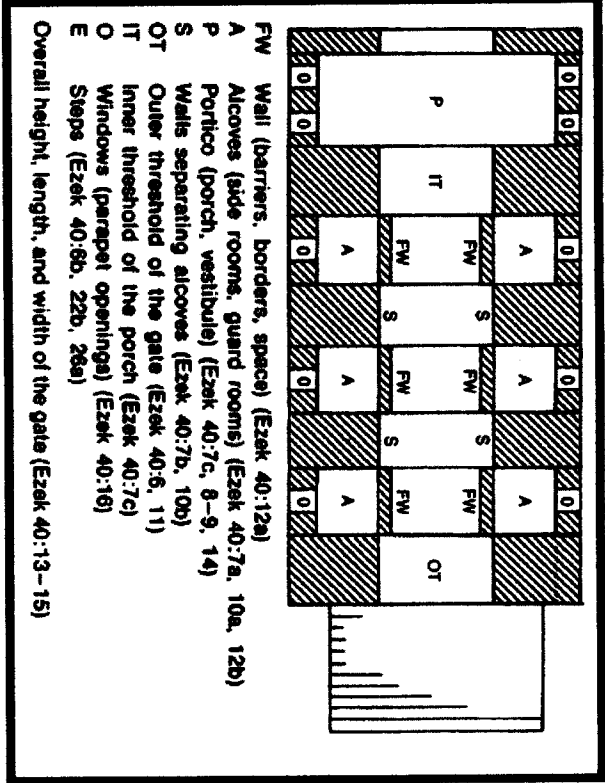

Lesson 22

Ezekiel 40 – 43:12

- A Alter (Ezek 40:47b)
- WB Building of the separation yard (Ezek 41:12, 13b, 15)
- K Kitchen for priests to boil sacrifices (Ezek 46:19-20)
- OK Kitchens for priests to boil people's sacrifices (Ezek 46:21-24)
- LP Pavement strip (Ezek 40:17-18)
- PB Priests' chambers (Ezek 42:1-14)
- R Rooms in outer court for storage or priests' quarters (Ezek 40:17)
- PS Rooms for slaughter of sacrifices (two at each point) (Ezek 40:39-43)
- T Tables for slaughter of sacrifices (two at each point) (Ezek 40:39-43)
- TEM Temple proper (Ezek 40:46-41:11, 13a, 14, 16, 23-26)
- W Rooms for washing offerings (Ezek 40:39)
- Inner court (Ezek 40:44-47a)
- Outer court (Ezek 40:17-19, 23, 27, 39-43)
- Width from outer gates to inner gates (Ezek 40:19, 23, 27)

- FW Wall (barriers, borders, space) (Ezek 40:12a)
 - A Alcoves (side rooms, guard rooms) (Ezek 40:7a, 10a, 12b)
 - P Portico (porch, vestibule) (Ezek 40:7c, 8-9, 14)
 - S Walls separating alcoves (Ezek 40:7b, 10b)
 - OT Outer threshold of the gate (Ezek 40:6, 11)
 - IT Inner threshold of the porch (Ezek 40:7c)
 - W Windows (parapet openings) (Ezek 40:16)
 - E Steps (Ezek 40:8b, 22b, 26a)
- Overall height, length, and width of the gate (Ezek 40:13-15)