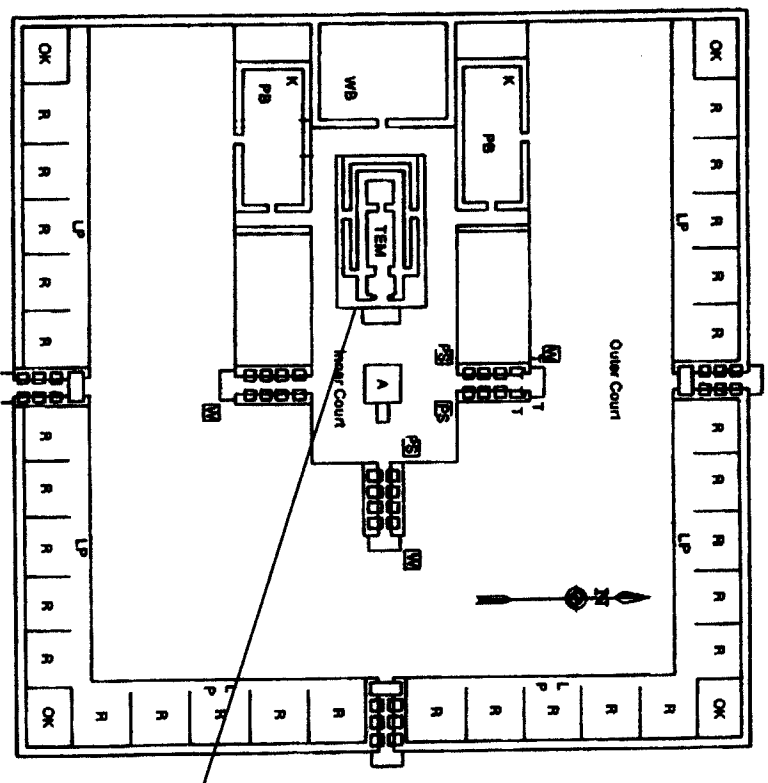

Lesson 22

Ezekiel 40 – 43:12

- A Alter (Ezek 40:47b)
- WB Building of the separation yard (Ezek 41:12, 13b, 15)
- K Kitchen for priests to boil sacrifices (Ezek 46:19-20)
- OK Kitchens for priests to boil people's sacrifices (Ezek 46:21-24)
- LP Pavement strip (Ezek 40:17-18)
- PB Priests' chambers (Ezek 42:1-14)
- R Rooms in outer court for storage or priests' quarters (Ezek 40:17)
- PS Rooms for slaughter of sacrifices (two at each point) (Ezek 40:39-43)
- T Tables for slaughter of sacrifices (two at each point) (Ezek 40:39-43)
- TEM Temple proper (Ezek 40:46-41:11, 13a, 14, 16, 23-26)
- W Rooms for washing offerings (Ezek 40:39)
- Inner court (Ezek 40:44-47a)
- Outer court (Ezek 40:17-19, 23, 27, 39-43)
- Width from outer gates to inner gates (Ezek 40:19, 23, 27)

- ET Entry to the temple (outer sanctuary) (Ezek 41:2a: cf. 41:23-25)
- EH Entry to the Most Holy Place (inner sanctuary) (Ezek 41:3: cf. 41:23-25)
- OS Holy Place (outer sanctuary) (Ezek 41:2b, 21b)
- IS Most Holy Place (inner sanctuary) (Ezek 41:4)
- EP Portico (porch, vestibule) (Ezek 40:48-49)
- PL Pillars (Ezek 40:49)
- HU Projecting wall (jamb, post) of the entry to the Most Holy Place (Ezek 41:3)
- PJ Projecting wall (jamb, post) of the porch (Ezek 40:48)
- TJ Projecting wall (jamb, post) of the temple proper (Ezek 41:1)
- SR Side rooms of the temple sanctuary (Ezek 41:5b-11a)
- S Space left around the temple (platform) (Ezek 41:11b)
- W Wall of the temple (Ezek 41:5a)
- Overall dimensions of the temple with yard on either side (Ezek 41:13a, 14)
- Windows (Ezek 41:16, 26) on the porch, side chambers, and decoration (Ezek 41:18-20)